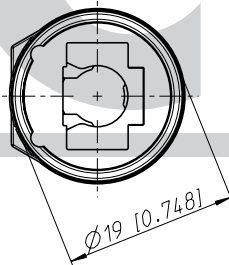

$\varnothing 19$ [0.748]