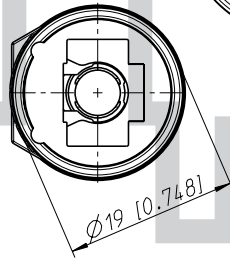

PART NUMBER NEU-NE8MC-B

CONNECTOR

SPECIFICATIONS

type 1

68 [2.677]

2:1

$\varnothing 19$ [0.748]

type 2

52.6 [2.071]

2:1

$\varnothing 19$ [0.748]