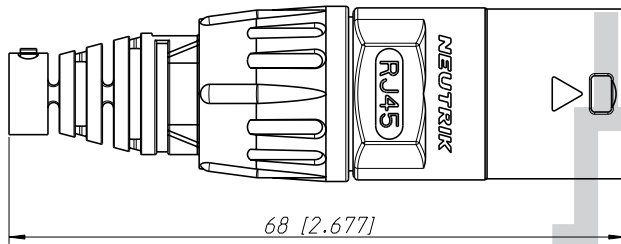

PART NUMBER NEU-NE8MC-B

CONNECTOR

SPECIFICATIONS

type 1

68 [2.677]

2:1

$\varnothing 19$ [0.748]

type 2