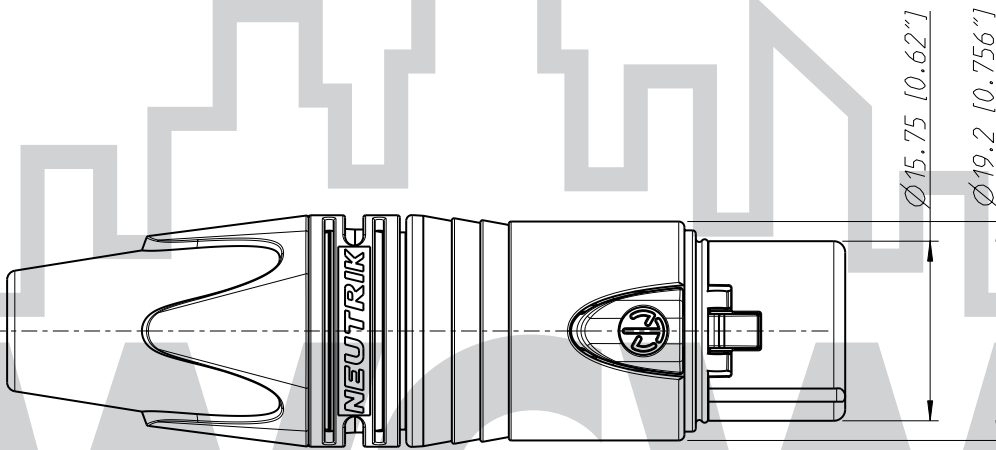

PART NUMBER NEU-NC5FXX

CONNECTOR

SPECIFICATIONS

71.5 - 73.5 [2.815"-2.894"]

1:1