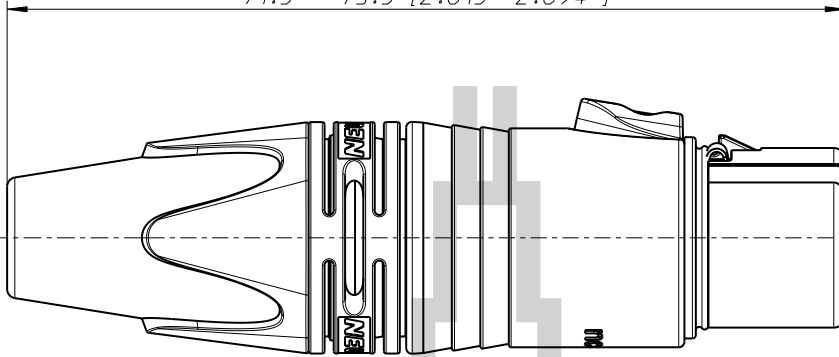

PART NUMBER NEU-NC5FXX

CONNECTOR

SPECIFICATIONS

71.5 - 73.5 [2.815"-2.894"]

1:1