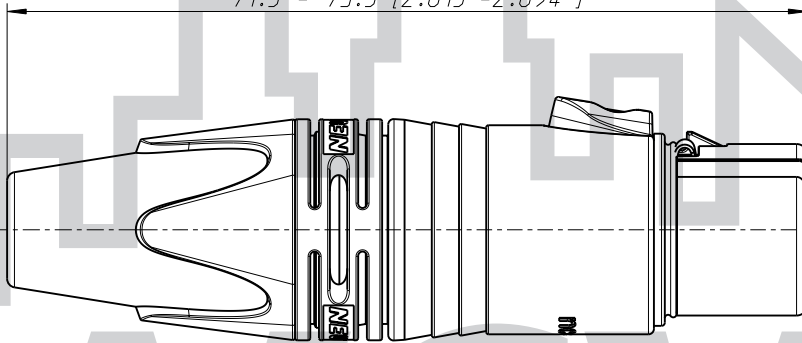

PART NUMBER NEU-NC3FXX-BAG

CONNECTOR

SPECIFICATIONS

1:1

71.5 - 73.5 [2.815"-2.894"]

Ø15.75 [0.621]

Ø19.2 [0.756"]