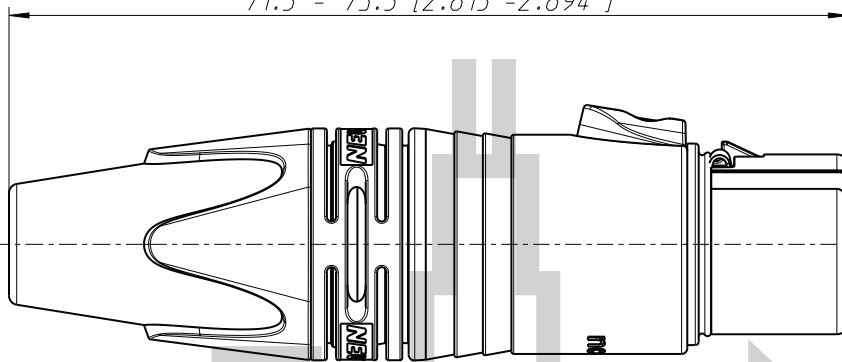

## CABLE SPECIFICATIONS DESCRIPTION

71.5 - 73.5 [2.815"-2.894"]

Ø15.75 [0.62"]

Ø19.2 [0.756"]

1:1