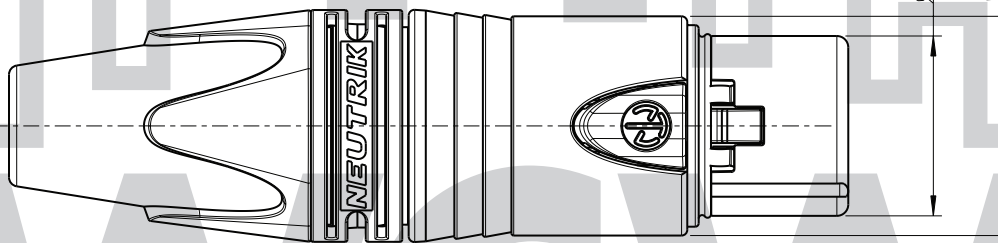

## CABLE SPECIFICATIONS DESCRIPTION

71.5 - 73.5 [2.815"-2.894"]

Ø15.75 [0.62"]

Ø19.2 [0.756"]

1:1