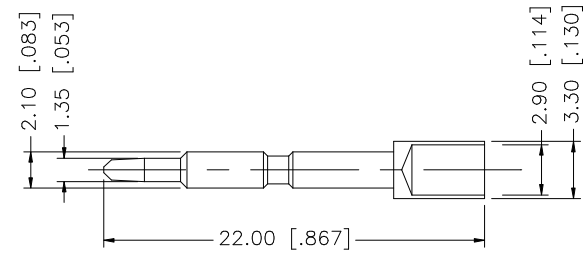

AMP-112627

BNC PLUG FOR RG8

RECOMMENDED CABLE
STRIPPING DIMENSIONS

NOTE:

1. CRIMPED FERRULE
HEX CRIMP SIZE .429"
2. CRIMPED CONTACT PIN
HEX CRIMP SIZE .118"