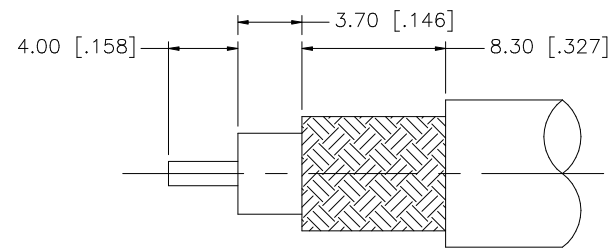

AMP-112627

BNC PLUG FOR RG8

RECOMMENDED CABLE
STRIPPING DIMENSIONS

NOTE:

1. CRIMPED FERRULE
HEX CRIMP SIZE .429"
2. CRIMPED CONTACT PIN
HEX CRIMP SIZE .118"