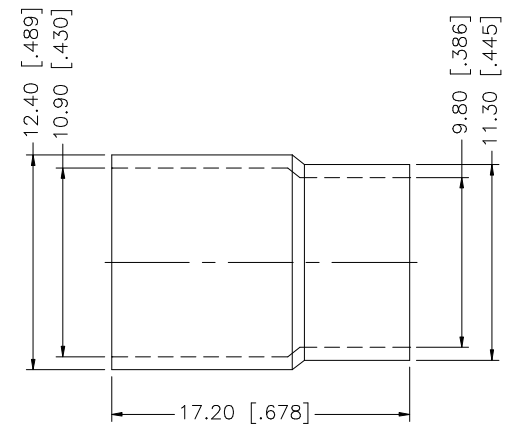

AMP-112627

BNC PLUG FOR RG8

RECOMMENDED CABLE
STRIPPING DIMENSIONS

NOTE:

1. CRIMPED FERRULE
HEX CRIMP SIZE .429"
2. CRIMPED CONTACT PIN
HEX CRIMP SIZE .118"