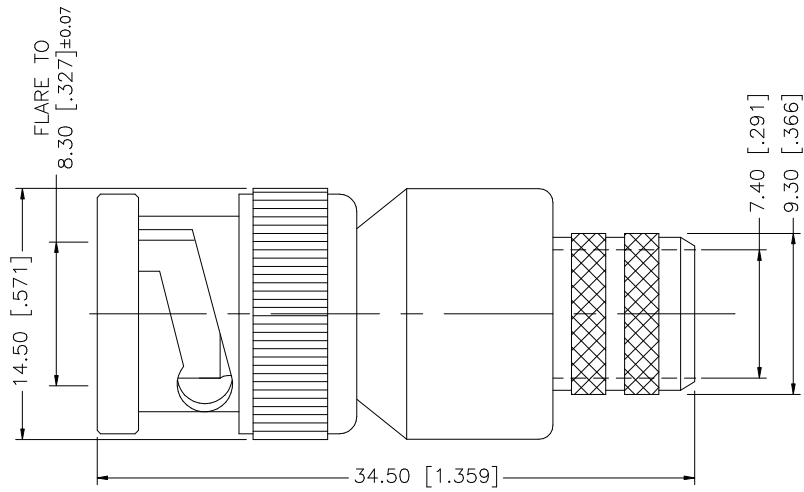

AMP-112627

BNC PLUG FOR RG8

RECOMMENDED CABLE
STRIPPING DIMENSIONS

NOTE:

1. CRIMPED FERRULE
HEX CRIMP SIZE .429"
2. CRIMPED CONTACT PIN
HEX CRIMP SIZE .118"