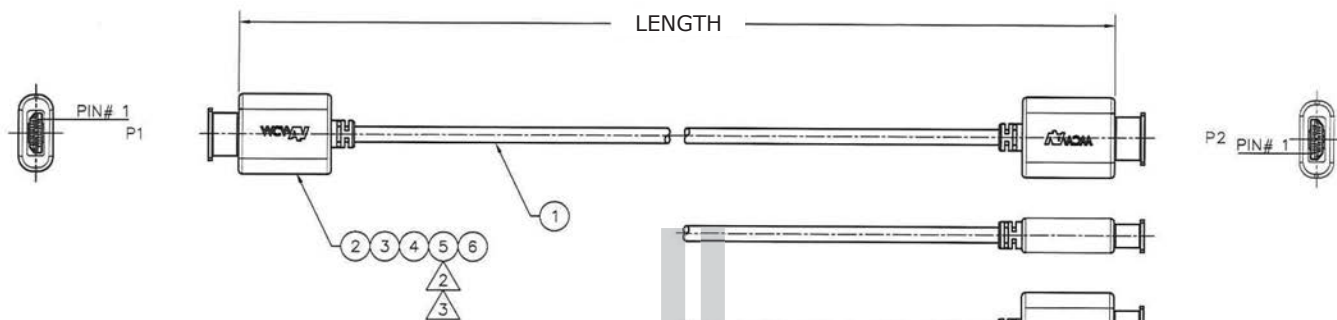

# PART NUMBER AHHL-3

HDMI CABLE, 3 FT HDMI-M TO HDMI-M, LOW PROFILE, 34AWG

## CABLE SPECIFICATIONS

### DESCRIPTION

CABLE ASSEMBLY, AV, HDMI, A-TYPE, M TO HDMI, A-TYPE, M

- ⑥ PROTECTIVE CAP, PE, CLEAR
- ⑤ MOLDING COMPOUND, OVER-MOLD, PVC, BLACK
- ④ MOLDING COMPOUND, PRE-MOLD, PE, NATURAL
- ③ SHIELD, COPPER FOIL W/ADHESIVE BACKING
- ② CONNECTOR, HDMI, 19P, M, UA
- ① A/R - CABLE (5) T/P, 34, AWG, SHIELDED + (4)C, 34 AWG, SHIELDED, PVC, BLACK