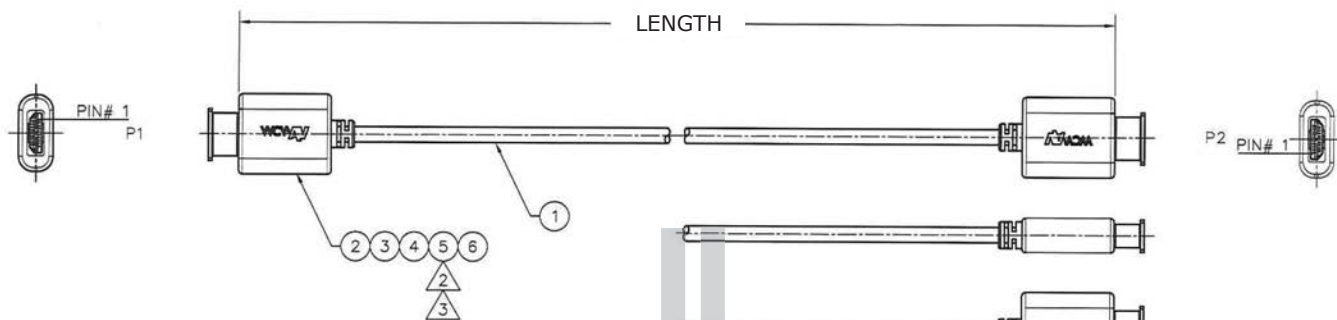

PART NUMBER AHHL-2

HDMI CABLE, 2 FT HDMI-M TO HDMI-M, LOW PROFILE, 34AWG

CABLE SPECIFICATIONS

DESCRIPTION

CABLE ASSEMBLY, AV, HDMI, A-TYPE, M TO HDMI, A-TYPE, M

- ⑥ PROTECTIVE CAP, PE, CLEAR
- ⑤ MOLDING COMPOUND, OVER-MOLD, PVC, BLACK
- ④ MOLDING COMPOUND, PRE-MOLD, PE, NATURAL
- ③ SHIELD, COPPER FOIL W/ADHESIVE BACKING
- ② CONNECTOR, HDMI, 19P, M, UA
- ① A/R - CABLE (5) T/P, 34, AWG, SHIELDED + (4)C, 34 AWG, SHIELDED, PVC, BLACK

STANDARD SPECIFICATIONS HDMI COMPLIANT

HIGH SPEED WITH ETHERNET
 4K RESOLUTION @ 30Hz
 3D VIDEO, DEEP COLOR, x.v. Color™
 1080p VIDEO RESOLUTION
 60/120 Hz REFRESH RATE
 10.2Gbps DATA TRANSFER RATE
 HDMI ETHERNET CHANNEL
 AUDIO RETURN CHANNEL (ARC)
 DTS AUDIO, DOLBY TRUEHD™
 LOW PROFILE CONNECTOR BODY
 ULTRA FLEXIBLE CABLE
 GOLD PLATED CONNECTORS