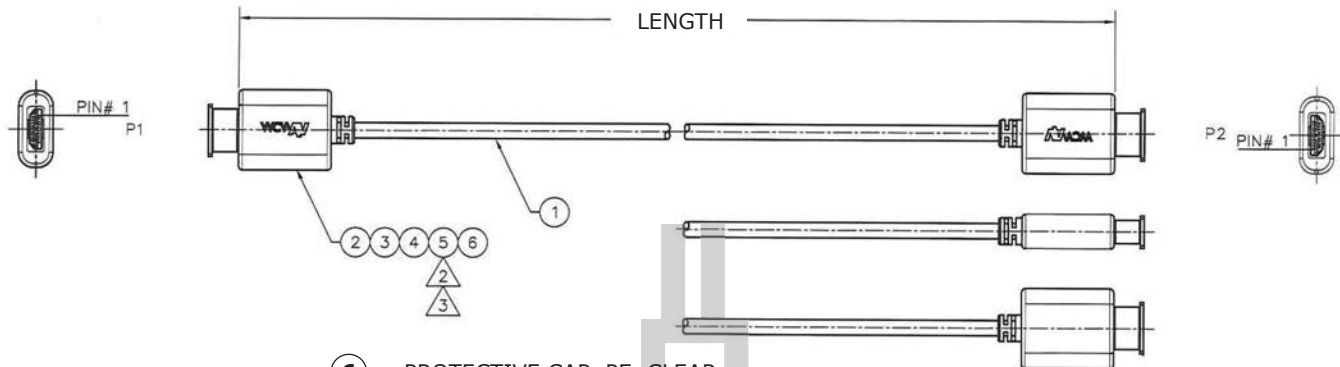

# PART NUMBER AHHL-1

HDMI CABLE, 1 FT HDMI-M TO HDMI-M, LOW PROFILE, 34AWG

## CABLE SPECIFICATIONS

### DESCRIPTION

CABLE ASSEMBLY, AV, HDMI, A-TYPE, M TO HDMI, A-TYPE, M

- ⑥ PROTECTIVE CAP, PE, CLEAR
- ⑤ MOLDING COMPOUND, OVER-MOLD, PVC, BLACK
- ④ MOLDING COMPOUND, PRE-MOLD, PE, NATURAL
- ③ SHIELD, COPPER FOIL W/ADHESIVE BACKING
- ② CONNECTOR, HDMI, 19P, M, UA
- ① A/R - CABLE (5) T/P, 34, AWG, SHIELDED + (4)C, 34 AWG, SHIELDED, PVC, BLACK

## STANDARD SPECIFICATIONS HDMI COMPLIANT

HIGH SPEED WITH ETHERNET  
 4K RESOLUTION @ 30Hz  
 3D VIDEO, DEEP COLOR, x.v. Color™  
 1080p VIDEO RESOLUTION  
 60/120 Hz REFRESH RATE  
 10.2Gbps DATA TRANSFER RATE  
 HDMI ETHERNET CHANNEL  
 AUDIO RETURN CHANNEL (ARC)  
 DTS AUDIO, DOLBY TRUEHD™  
 LOW PROFILE CONNECTOR BODY  
 ULTRA FLEXIBLE CABLE  
 GOLD PLATED CONNECTORS