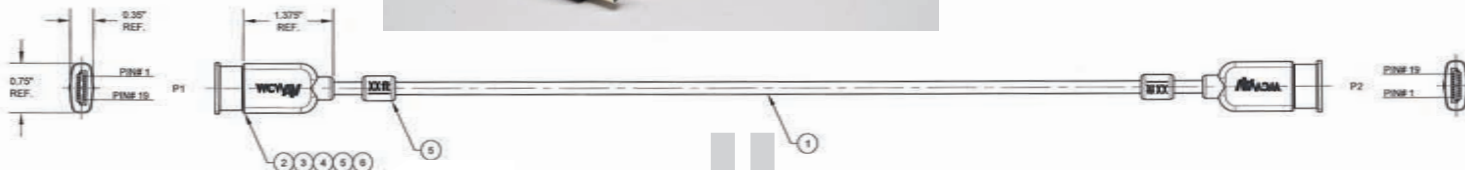

PART NUMBER AHH2.0-12

HDMI CABLE, HDMI-M TO HDMI-M 12 FT., 32 AWG

CABLE SPECIFICATIONS

DESCRIPTION

CABLE ASSEMBLY, HDMI 2.0, HIGH-SPEED WITH ETHERNET, NON-PLENUM

- ⑥ PROTECTIVE CAP
- ⑤ COMPOUND, OVER-MOLD, BLACK
- ④ COMPOUND, PRE-MOLD
- ③ SHIELDING, EMI
- ② CONNECTOR, AV, HDMI, A-TYPE, MALE, GOLD PLATED
- ① CABLE, HDMI (5) T/P SHIELED, 32 AWG + (4) C, 32 AWG, SHIELED, BLACK

- HDMI 2.0 COMPLIANT
- 4K (3840x2160p @ 60 HZ) MAXIMUM RESOLUTION
- 1080p @ 60/120/240 HZ
- 18Gbps MAXIMUM BANDWIDTH
- HDMI ETHERNET CHANNEL
- AUDIO RETURN CHANNEL
- 3D VIDEO
- DEEP COLOR
- x.v.COLOR™
- DTS AUDIO
- DOLBY TrueHD™
- SMALL FORM FACTOR
- GOLD PLATED CONNECTORS
- NON-PLENUM RATED