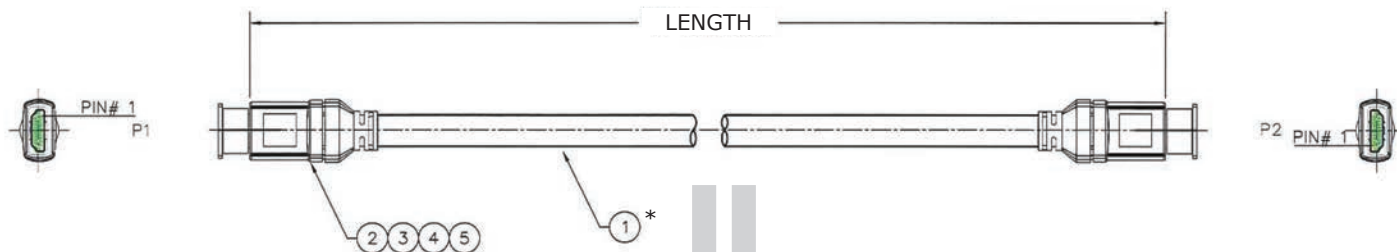

PART NUMBER AHH-50

HDMI CABLE, 50 FT HDMI-M TO HDMI-M, 28AWG

CABLE SPECIFICATIONS

DESCRIPTION

AHH-50 CABLE ASSEMBLY, AV, HDMI, A-TYPE, M TO HDMI, A-TYPE, M

Note: This HDMI Cable is Directional look for DISPLAY indicator on connector.

- ⑥ PROTECTIVE CAP, PE, CLEAR
- ⑤ MOLDING COMPOUND, OVER-MOLD, PVC, BLACK
- ④ MOLDING COMPOUND, PRE-MOLD, PE, NATURAL
- ③ SHIELDING, EMI
- ② CONNECTOR, HDMI, 19P, M, AU
- ① CABLE (5) T/P, 30, AWG, SHIELDED + (4)C, 30 AWG, SHIELDED, PVC, BLACK