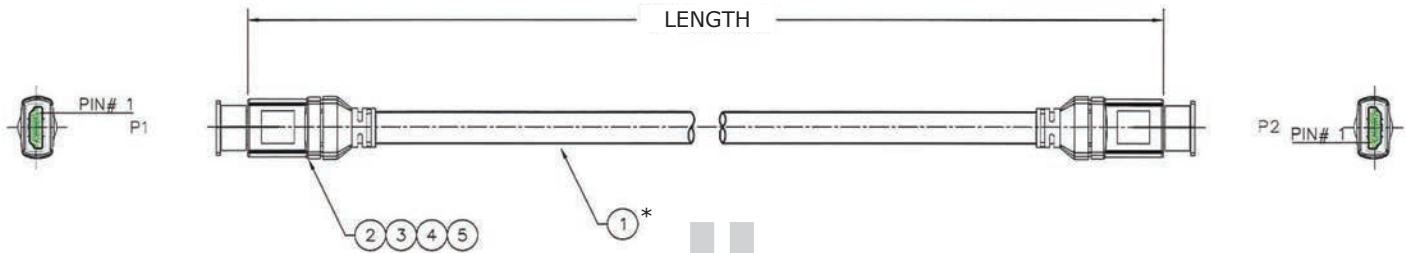

PART NUMBER AHH-5

HDMI CABLE, 5 FT HDMI-M TO HDMI-M, 30AWG

CABLE SPECIFICATIONS

DESCRIPTION CABLE ASSEMBLY, AV, HDMI, A-TYPE, M TO HDMI, A-TYPE, M

- ⑥ PROTECTIVE CAP, PE, CLEAR
- ⑤ MOLDING COMPOUND, OVER-MOLD, PVC, BLACK
- ④ MOLDING COMPOUND, PRE-MOLD, PE, NATURAL
- ③ SHIELDING, EMI
- ② CONNECTOR, HDMI, 19P, M, AU
- ① CABLE (5) T/P, 30, AWG, SHIELDED + (4)C, 30 AWG, SHIELDED, PVC, BLACK