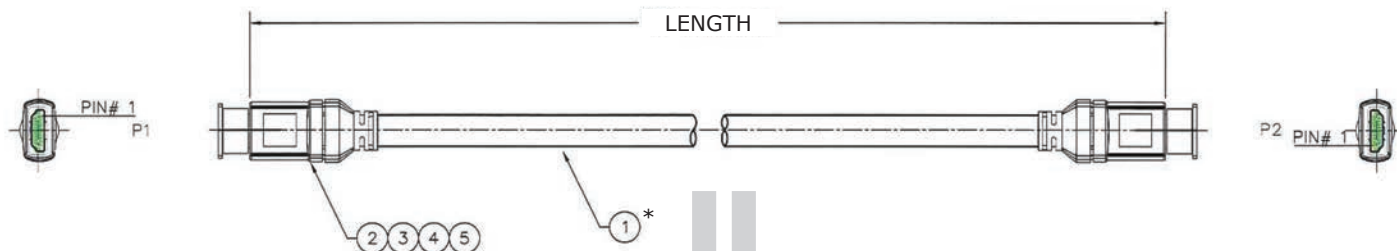

# PART NUMBER AHH-35

HDMI CABLE, 35 FT HDMI-M TO HDMI-M, 28AWG

## CABLE SPECIFICATIONS

### DESCRIPTION

AHH-35 CABLE ASSEMBLY, AV, HDMI, A-TYPE, M TO HDMI, A-TYPE, M

Note: This HDMI Cable is Directional look for DISPLAY indicator on connector.

- ⑥ PROTECTIVE CAP, PE, CLEAR
- ⑤ MOLDING COMPOUND, OVER-MOLD, PVC, BLACK
- ④ MOLDING COMPOUND, PRE-MOLD, PE, NATURAL
- ③ SHIELDING, EMI
- ② CONNECTOR, HDMI, 19P, M, AU
- ① CABLE (5) T/P, 30, AWG, SHIELDED + (4)C, 30 AWG, SHIELDED, PVC, BLACK