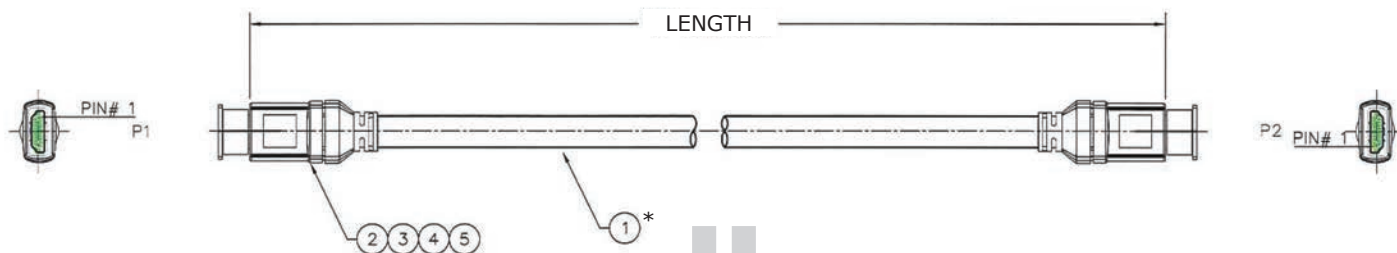

PART NUMBER AHH-3

HDMI CABLE, 3 FT HDMI-M TO HDMI-M, 30AWG

CABLE SPECIFICATIONS

DESCRIPTION

CABLE ASSEMBLY, AV, HDMI, A-TYPE, M TO HDMI, A-TYPE, M

- ⑥ PROTECTIVE CAP, PE, CLEAR
- ⑤ MOLDING COMPOUND, OVER-MOLD, PVC, BLACK
- ④ MOLDING COMPOUND, PRE-MOLD, PE, NATURAL
- ③ SHIELDING, EMI
- ② CONNECTOR, HDMI, 19P, M, AU
- ① CABLE (5) T/P, 30, AWG, SHIELDED + (4)C, 30 AWG, SHIELDED, PVC, BLACK