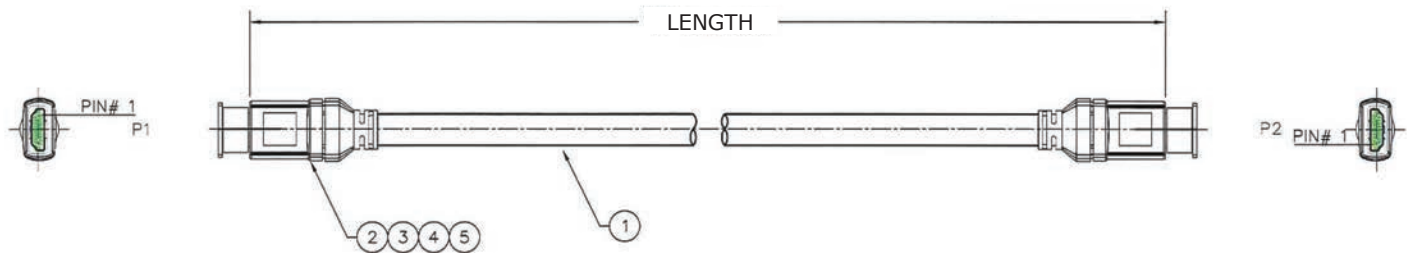

PART NUMBER AHH-2

HDMI CABLE, 2 FT HDMI-M TO HDMI-M, 30AWG

CABLE SPECIFICATIONS

DESCRIPTION CABLE ASSEMBLY, AV, HDMI, A-TYPE, M TO HDMI, A-TYPE, M

- ⑥ PROTECTIVE CAP, PE, CLEAR
- ⑤ MOLDING COMPOUND, OVER-MOLD, PVC, BLACK
- ④ MOLDING COMPOUND, PRE-MOLD, PE, NATURAL
- ③ SHIELDING, EMI
- ② CONNECTOR, HDMI, 19P, M, AU
- ① CABLE (5) T/P, 30, AWG, SHIELDED + (4)C, 30 AWG, SHIELDED, PVC, BLACK