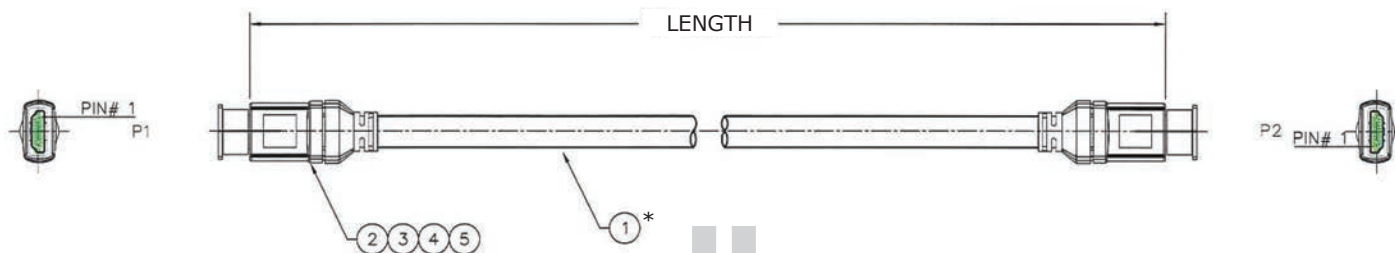

# PART NUMBER AHH-15

HDMI CABLE, 15 FT HDMI-M TO HDMI-M, 28AWG

## CABLE SPECIFICATIONS

**DESCRIPTION** CABLE ASSEMBLY, AV, HDMI, A-TYPE, M TO HDMI, A-TYPE, M

- ⑥ PROTECTIVE CAP, PE, CLEAR
- ⑤ MOLDING COMPOUND, OVER-MOLD, PVC, BLACK
- ④ MOLDING COMPOUND, PRE-MOLD, PE, NATURAL
- ③ SHIELDING, EMI
- ② CONNECTOR, HDMI, 19P, M, AU
- ① CABLE (5) T/P, 30, AWG, SHIELDED + (4)C, 30 AWG, SHIELDED, PVC, BLACK