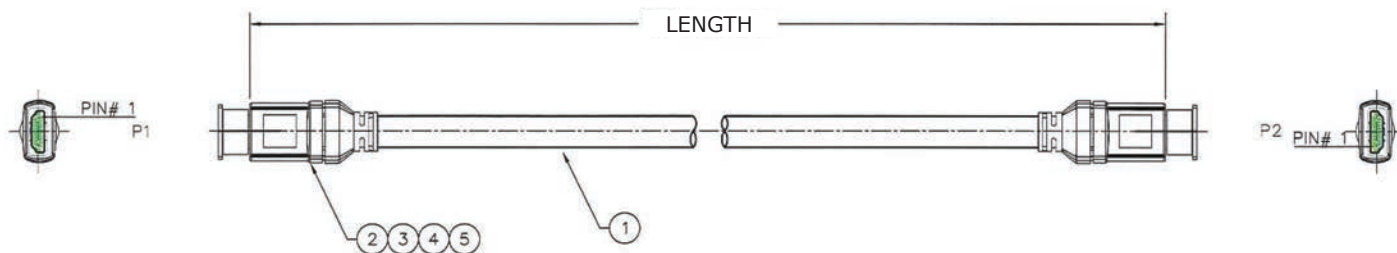

PART NUMBER AHH-12

HDMI CABLE, 12 FT HDMI-M TO HDMI-M, 28AWG

CABLE SPECIFICATIONS

DESCRIPTION

CABLE ASSEMBLY, AV, HDMI, A-TYPE, M TO HDMI, A-TYPE, M

- ⑥ PROTECTIVE CAP, PE, CLEAR
- ⑤ MOLDING COMPOUND, OVER-MOLD, PVC, BLACK
- ④ MOLDING COMPOUND, PRE-MOLD, PE, NATURAL
- ③ SHIELDING, EMI
- ② CONNECTOR, HDMI, 19P, M, AU
- ① CABLE (5) T/P, 30, AWG, SHIELDED + (4)C, 30 AWG, SHIELDED, PVC, BLACK