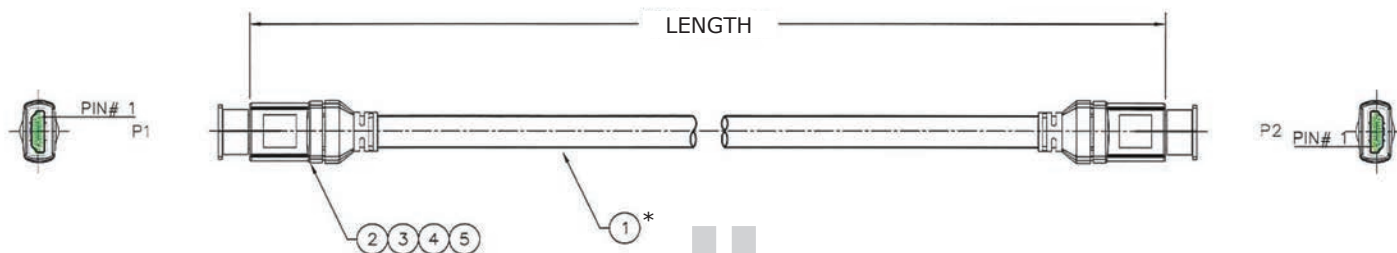

PART NUMBER AHH-10

HDMI CABLE, 10 FT HDMI-M TO HDMI-M, 30AWG

CABLE SPECIFICATIONS

DESCRIPTION CABLE ASSEMBLY, AV, HDMI, A-TYPE, M TO HDMI, A-TYPE, M

- ⑥ PROTECTIVE CAP, PE, CLEAR
- ⑤ MOLDING COMPOUND, OVER-MOLD, PVC, BLACK
- ④ MOLDING COMPOUND, PRE-MOLD, PE, NATURAL
- ③ SHIELDING, EMI
- ② CONNECTOR, HDMI, 19P, M, AU
- ① CABLE (5) T/P, 30, AWG, SHIELDED + (4)C, 30 AWG, SHIELDED, PVC, BLACK